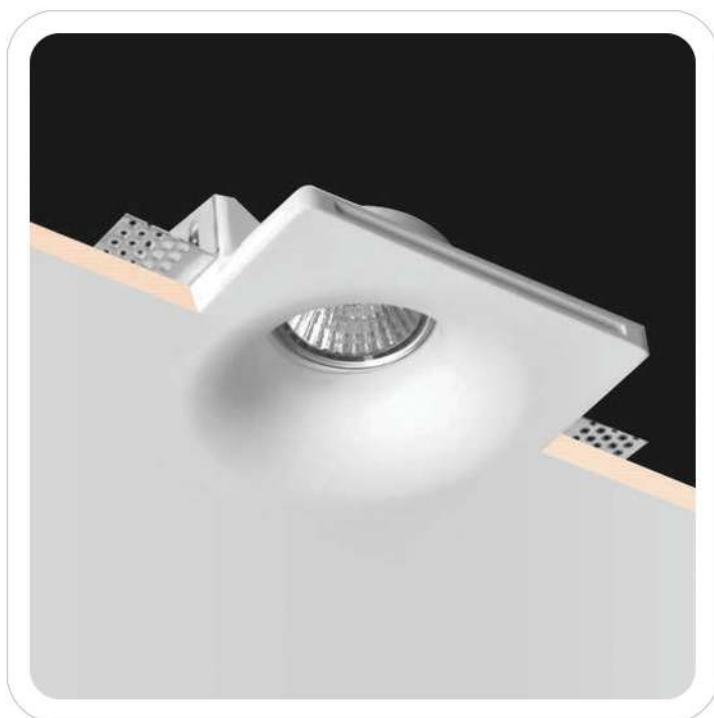

Minimal**Design**

Gypsum halogen

Circu

Lamp
Replacement
Without Tools

Code: **CRC01**

Size: 120mm / 45mm

LU2

Minimal**D**esign

Gypsum Halogen

Circu Pro

Code: **CRC-PR01**

Lamp
Replacement
Without Tools

Size: 120mm / 120mm / 45mm

LU2

Minimal**Design**

Gypsum Halogen

Squa

Lamp
Replacement
Without Tools

Code: **SRC01**

Size: 110mm / 110mm / 49mm

LU2

Minimal**Design**

Gypsum Halogen

Squa Plus

Code: **SRC02**

Size: 200mm / 115mm / 49mm

Lamp
Replacement
Without Tools

LU2

Minimal**Design**

Gypsum Halogen

Squa Plus Pro

Lamp
Replacement
Without Tools